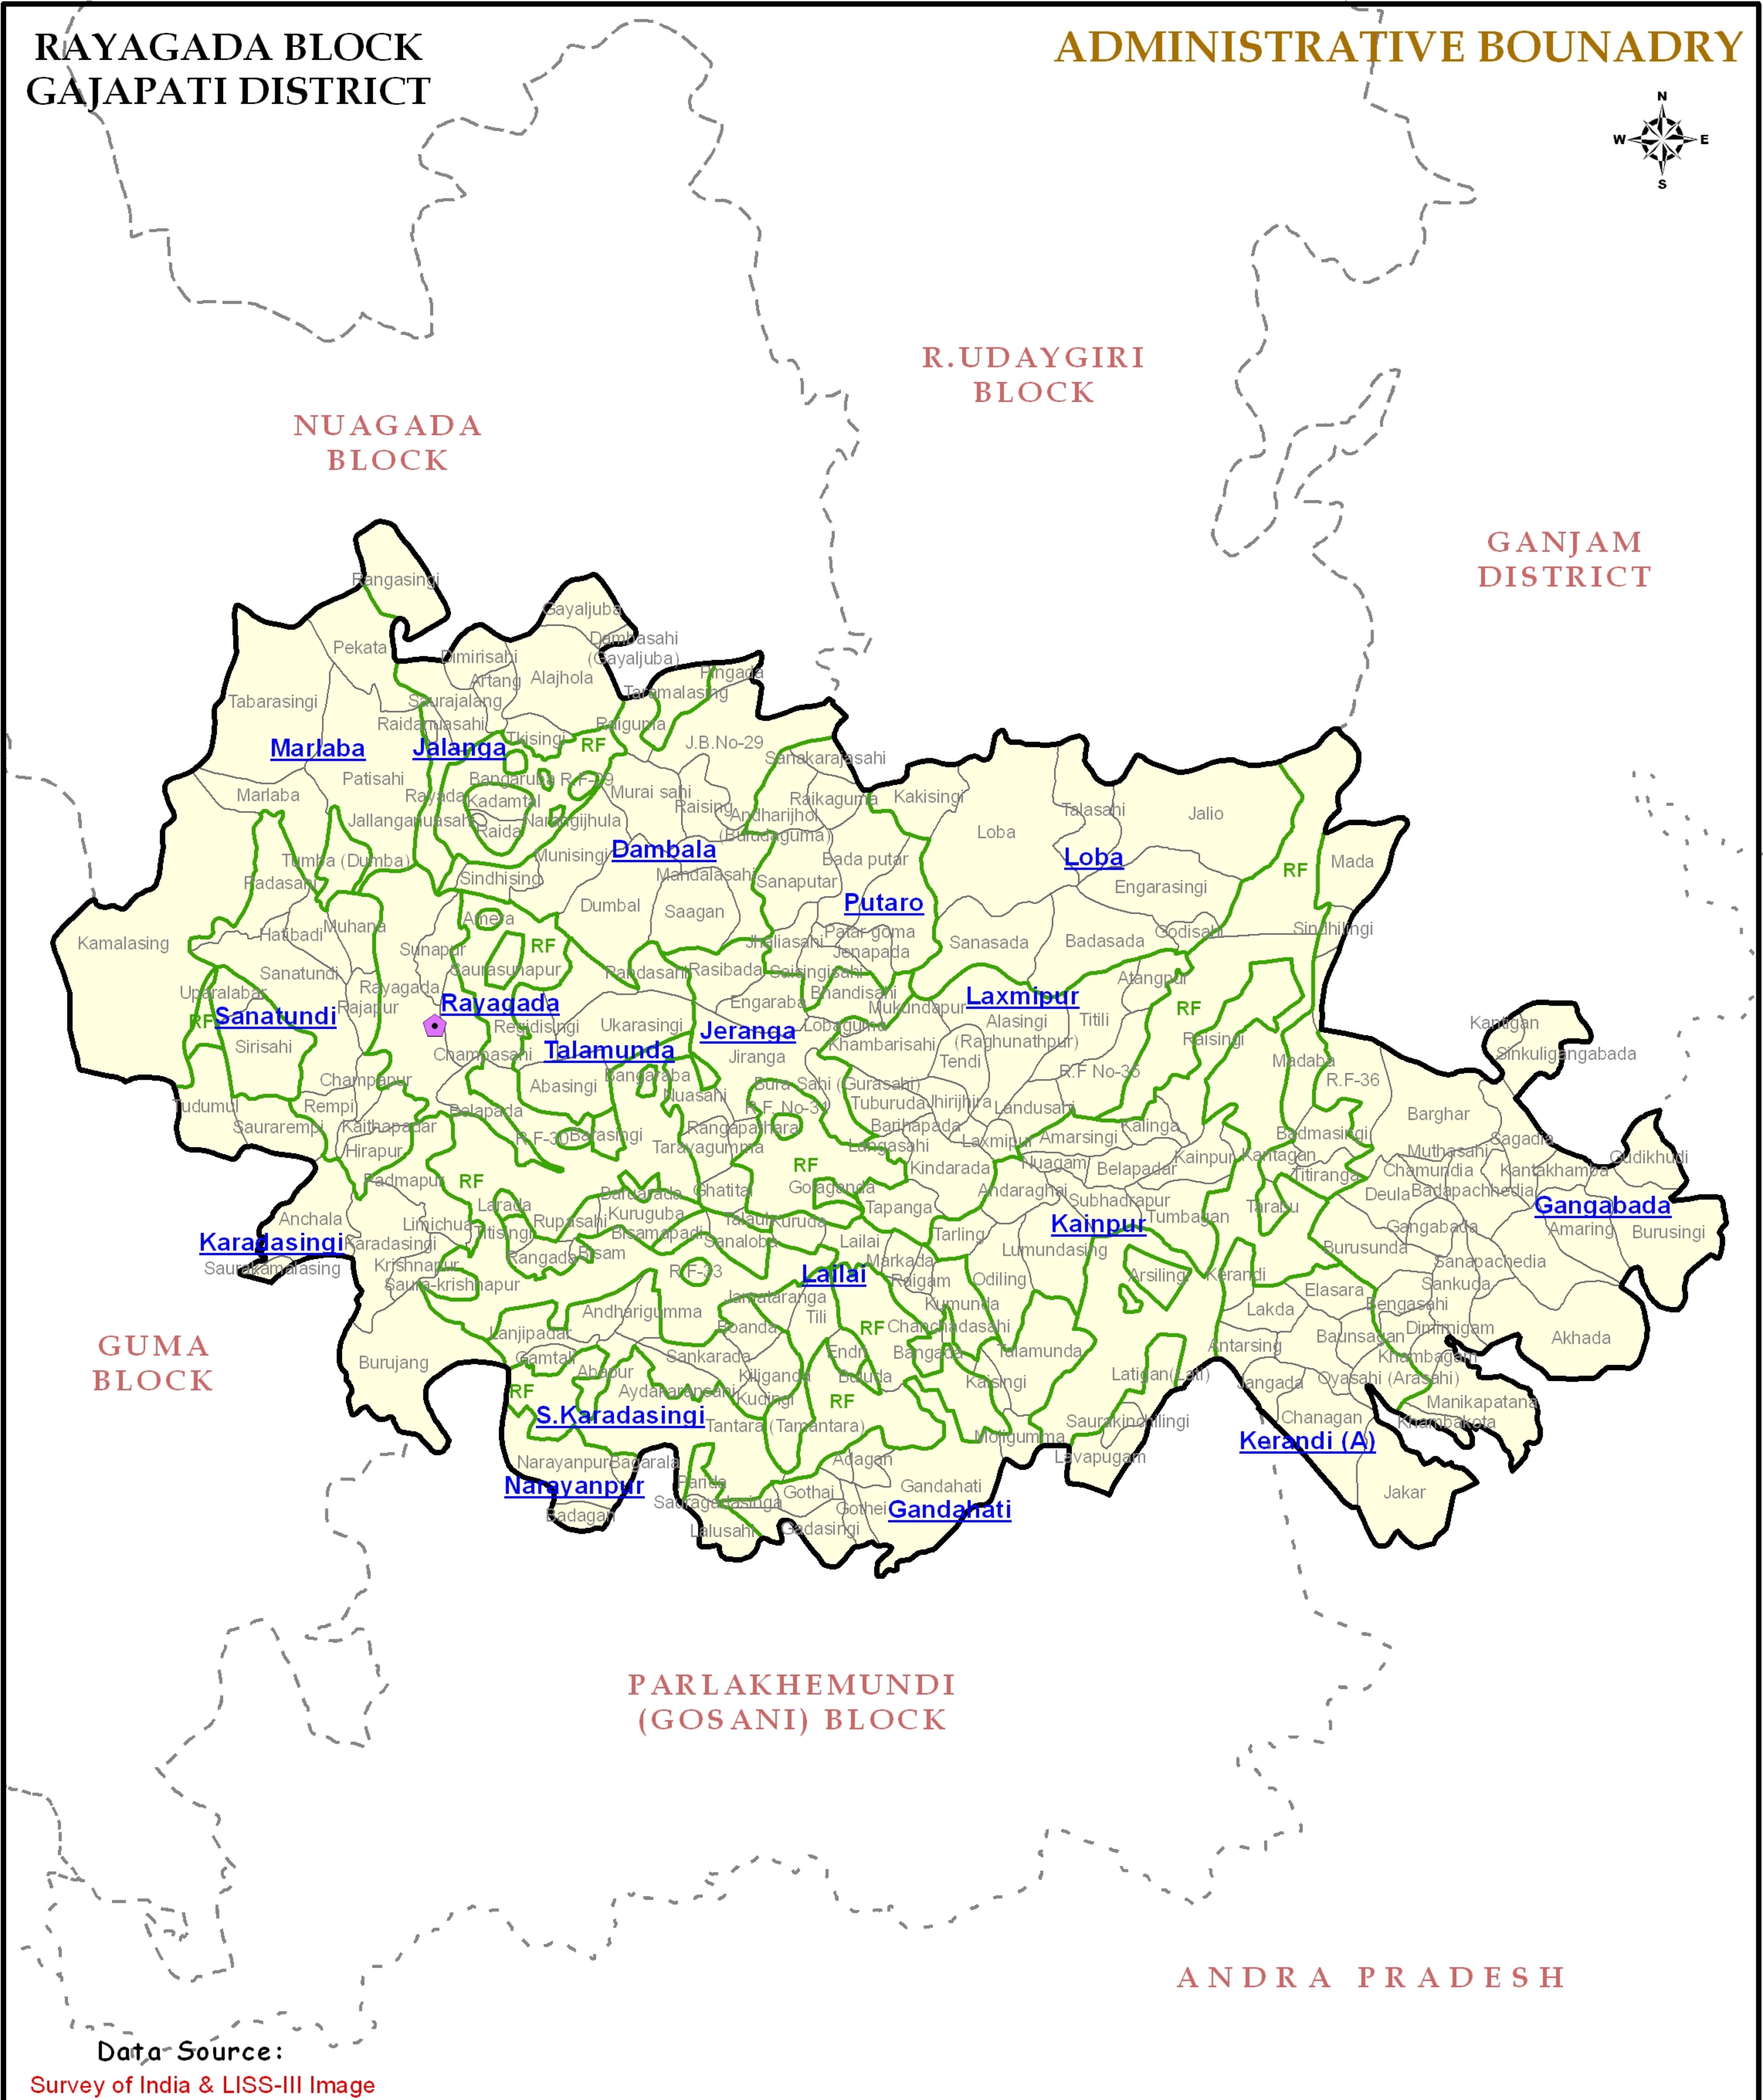

**RAYAGADA BLOCK
GAJAPATI DISTRICT**

ADMINISTRATIVE BOUNDARY

Data Source:

Survey of India & LISS-III Image

INDIA	ODISHA	GAJAPATI	LEGENDS	Scale: 2.5 1.25 0 2.5 Kilometers
<p>ODISHA</p>	<p>GAJAPATI</p>	<p>RAYAGADA</p>	<ul style="list-style-type: none"> Block Headquarter Block Boundary Gp boundary Village Boundary <u>Laxmipur</u> GP Name Loba Village Name 	<p>Map Complied By:</p> <p>NIC Bhubaneswar, Odisha.</p>